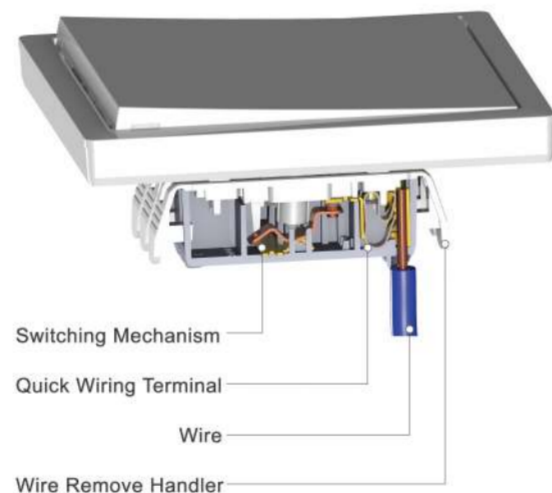

Color Option:

White Silver Matt Black

INTERNAL STRUCTURE

INTERNAL STRUCTURE
SWITCH

- | | | |
|--|--|--|
|  A21-K01A
1 Gang 1 Way Switch
A21-K01B
1 Gang 2 Way Switch
PACK:100pcs |  A21-K02A
2 Gang 1 Way Switch
A21-K02B
2 Gang 2 Way Switch
PACK:100pcs |  A21-K03A
3 Gang Switch
PACK:100pcs |
|  A21-K01A-L
1 Gang 1 Way Switch with LED
A21-K01B-L
1 Gang 2 Way Switch with LED
PACK:100pcs |  A21-K02A-L
2 Gang 1 Way Switch with LED
A21-K02B-L
2 Gang 2 Way Switch with LED
PACK:100pcs |  A21-K03A-L
3 Gang Switch with LED Indicator
PACK:100pcs |
|  A21-K16
1 Gang Doorbell Switch
PACK:100pcs |  A21-K16-L
1 Gang Doorbell Switch with LED Indicator
PACK:100pcs |  A21-K19
1 Gang Intermediate Switch
PACK:100pcs |
|  A21-C18
16A 2P+ E German Socket
PACK:80pcs |  A21-C22
16A 2P+E French Socket
PACK:80pcs |  A21-C23
16A 2P European Socket
PACK:80pcs |
|  A21-C18W
16A 2P+E German socket with lid
PACK:80pcs |  A21-K67
Curtain Switch
PACK:100pcs |  A21-P38
Cable Outlet
PACK:80pcs |
|  A21-E01
Telephone Socket
PACK:100pcs |  A21-E02
Computer Socket
PACK:100pcs
Computer Socket (CAT.6)
PACK:100pcs |  A21-E03
TV Socket
PACK:100pcs |
|  A21-E06
Satellite Socket
PACK:100pcs |  A21-2E02
Double Computer Socket
PACK:100pcs
Double Computer Socket (CAT.6)
PACK:100pcs |  A21-2E01
Double Telephone Socket
PACK:100pcs |
|  A21-E0102
Telephone & Computer Socket
PACK:100pcs
Telephone & Computer Socket (CAT.6)
PACK:100pcs |  A21-E0103
Telephone & TV Socket
PACK:100pcs |  A21-E0203
Computer & TV Socket
PACK:100pcs
Computer & TV Socket (CAT.6)
PACK:100pcs |
|  A21-E0106
Telephone & Satellite Socket
PACK:100pcs |  A21-E0206
Computer & Satellite Socket
PACK:100pcs
Computer & Satellite Socket (CAT.6)
PACK:100pcs |  A21-P01
Blank
PACK:100pcs |