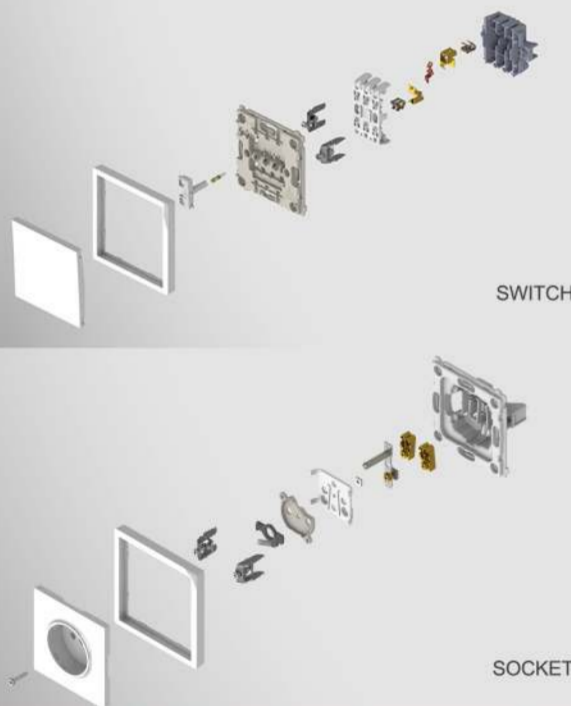

Color Option:

White Silver Matt Black

INTERNAL STRUCTURE

INTERNAL STRUCTURE
SWITCH

- | | | |
|--|--|--|
|  A21-K01A
1 Gang 1 Way Switch
A21-K01B
1 Gang 2 Way Switch
PACK:100pcs |  A21-K02A
2 Gang 1 Way Switch
A21-K02B
2 Gang 2 Way Switch
PACK:100pcs |  A21-K03A
3 Gang Switch
PACK:100pcs |
|  A21-K01A-L
1 Gang 1 Way Switch with LED
A21-K01B-L
1 Gang 2 Way Switch with LED
PACK:100pcs |  A21-K02A-L
2 Gang 1 Way Switch with LED
A21-K02B-L
2 Gang 2 Way Switch with LED
PACK:100pcs |  A21-K03A-L
3 Gang Switch with LED Indicator
PACK:100pcs |
|  A21-K16
1 Gang Doorbell Switch
PACK:100pcs |  A21-K16-L
1 Gang Doorbell Switch with LED Indicator
PACK:100pcs |  A21-K19
1 Gang Intermediate Switch
PACK:100pcs |
|  A21-C18
16A 2P+ E German Socket
PACK:80pcs |  A21-C22
16A 2P+E French Socket
PACK:80pcs |  A21-C23
16A 2P European Socket
PACK:80pcs |
|  A21-C18W
16A 2P+E German socket with lid
PACK:80pcs |  A21-K67
Curtain Switch
PACK:100pcs |  A21-P38
Cable Outlet
PACK:80pcs |
|  A21-E01
Telephone Socket
PACK:100pcs |  A21-E02
Computer Socket
PACK:100pcs
Computer Socket (CAT.6)
PACK:100pcs |  A21-E03
TV Socket
PACK:100pcs |
|  A21-E06
Satellite Socket
PACK:100pcs |  A21-2E02
Double Computer Socket
PACK:100pcs
Double Computer Socket (CAT.6)
PACK:100pcs |  A21-2E01
Double Telephone Socket
PACK:100pcs |
|  A21-E0102
Telephone & Computer Socket
PACK:100pcs
Telephone & Computer Socket (CAT.6)
PACK:100pcs |  A21-E0103
Telephone & TV Socket
PACK:100pcs |  A21-E0203
Computer & TV Socket
PACK:100pcs
Computer & TV Socket (CAT.6)
PACK:100pcs |
|  A21-E0106
Telephone & Satellite Socket
PACK:100pcs |  A21-E0206
Computer & Satellite Socket
PACK:100pcs
Computer & Satellite Socket (CAT.6)
PACK:100pcs |  A21-P01
Blank
PACK:100pcs |