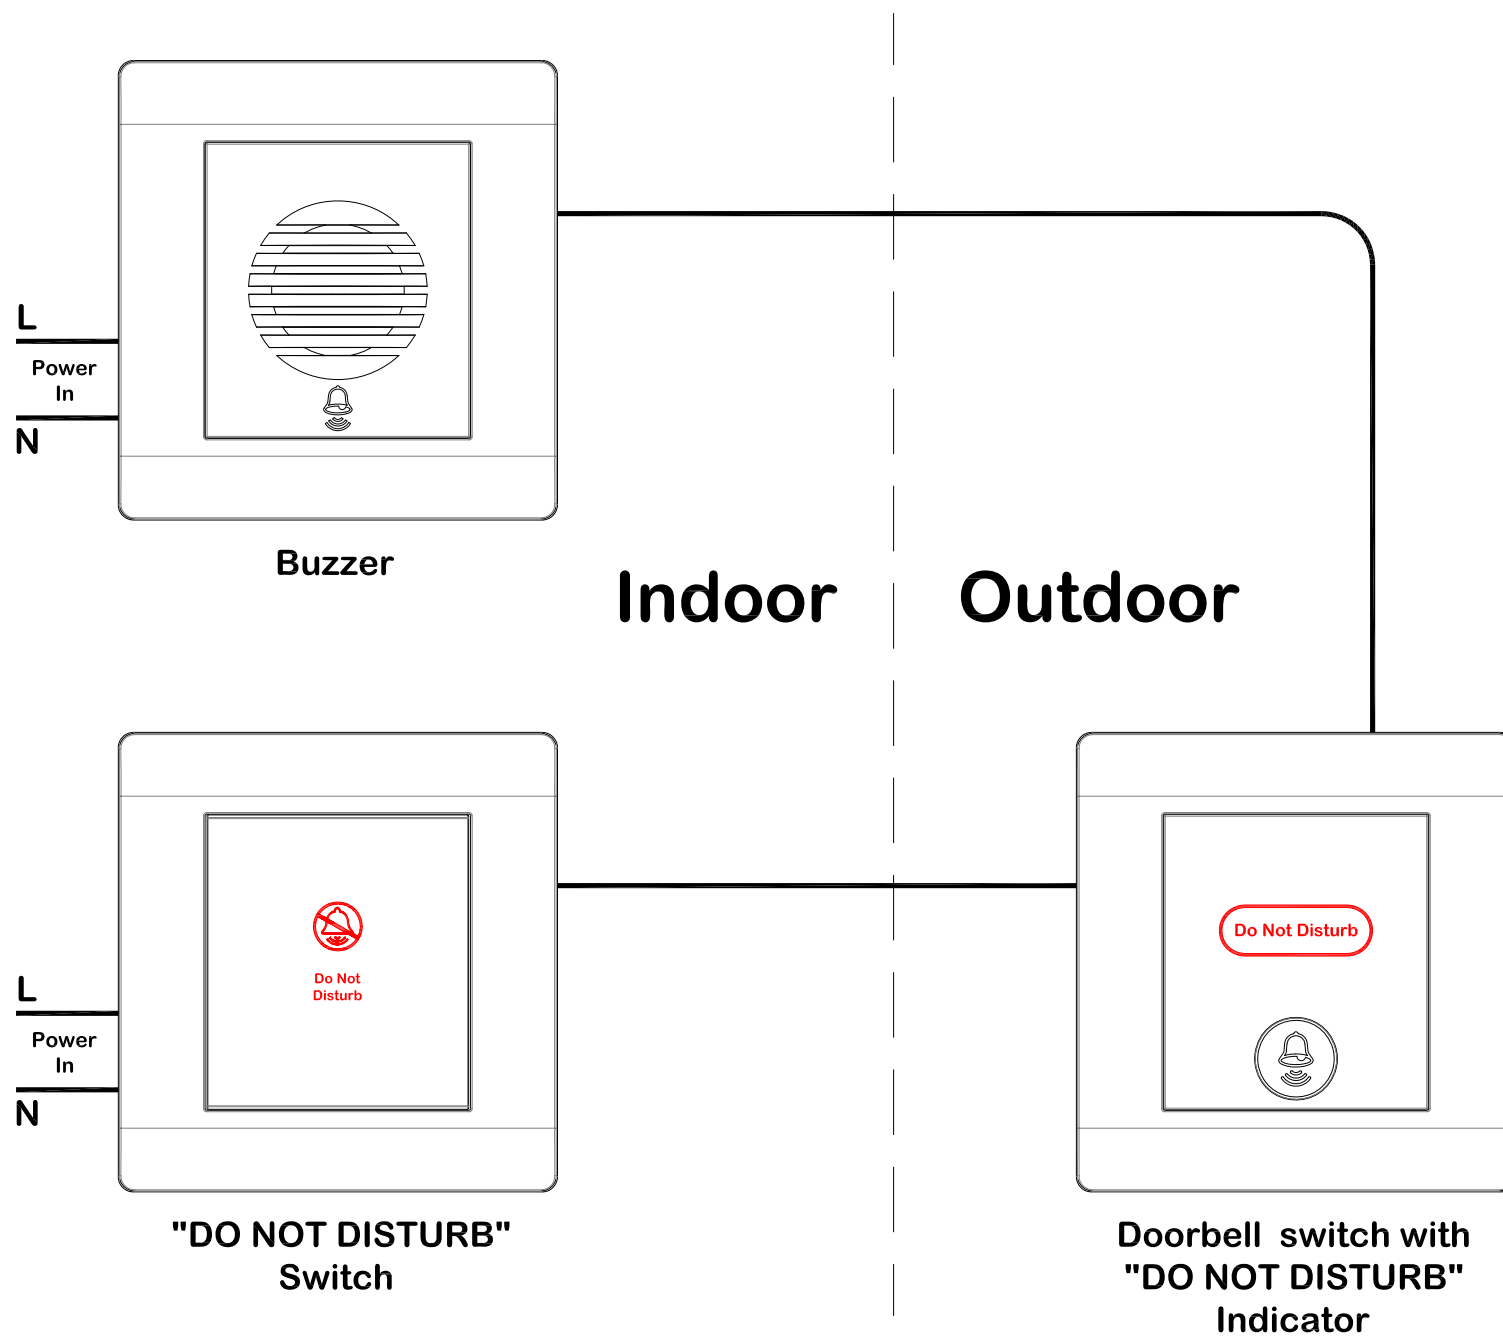

# Do not disturb system introduction

① When indoor switch of "DND" is off, outdoor indicator of "DND" shows no light. With this working condition, push the doorbell switch of outdoor indicator, buzzer indoor will make a sound "Ding Dong".

② When indoor switch of "DND" is on, outdoor indicator of "DND" shows red light. With this working condition, push the doorbell switch of outdoor indicator, buzzer indoor **can't** make a sound "Ding Dong".