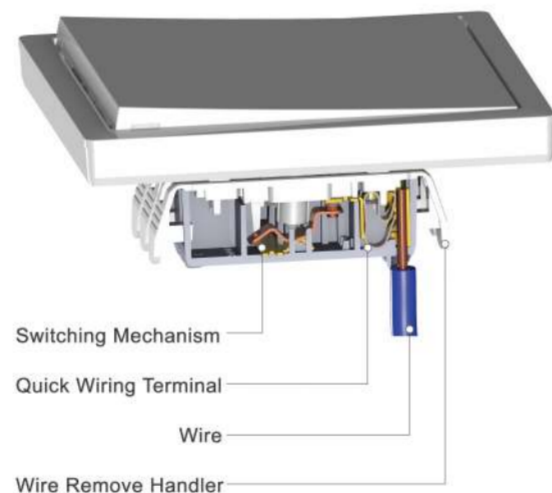

Color Option:

White Silver Matt Black

INTERNAL STRUCTURE

INTERNAL STRUCTURE
SWITCH

Switching Mechanism
Quick Wiring Terminal
Wire
Wire Remove Handler

- | | | |
|--|--|--|
|  A21-K01A
1 Gang 1 Way Switch
A21-K01B
1 Gang 2 Way Switch
PACK:100pcs |  A21-K02A
2 Gang 1 Way Switch
A21-K02B
2 Gang 2 Way Switch
PACK:100pcs |  A21-K03A
3 Gang Switch
PACK:100pcs |
|  A21-K01A-L
1 Gang 1 Way Switch with LED
A21-K01B-L
1 Gang 2 Way Switch with LED
PACK:100pcs |  A21-K02A-L
2 Gang 1 Way Switch with LED
A21-K02B-L
2 Gang 2 Way Switch with LED
PACK:100pcs |  A21-K03A-L
3 Gang Switch with LED Indicator
PACK:100pcs |
|  A21-K16
1 Gang Doorbell Switch
PACK:100pcs |  A21-K16-L
1 Gang Doorbell Switch with LED Indicator
PACK:100pcs |  A21-K19
1 Gang Intermediate Switch
PACK:100pcs |
|  A21-C18
16A 2P+ E German Socket
PACK:80pcs |  A21-C22
16A 2P+E French Socket
PACK:80pcs |  A21-C23
16A 2P European Socket
PACK:80pcs |
|  A21-C18W
16A 2P+E German socket with lid
PACK:80pcs |  A21-K67
Curtain Switch
PACK:100pcs |  A21-P38
Cable Outlet
PACK:80pcs |
|  A21-E01
Telephone Socket
PACK:100pcs |  A21-E02
Computer Socket
PACK:100pcs
Computer Socket (CAT.6)
PACK:100pcs |  A21-E03
TV Socket
PACK:100pcs |
|  A21-E06
Satellite Socket
PACK:100pcs |  A21-2E02
Double Computer Socket
PACK:100pcs
Double Computer Socket (CAT.6)
PACK:100pcs |  A21-2E01
Double Telephone Socket
PACK:100pcs |
|  A21-E0102
Telephone & Computer Socket
PACK:100pcs
Telephone & Computer Socket (CAT.6)
PACK:100pcs |  A21-E0103
Telephone & TV Socket
PACK:100pcs |  A21-E0203
Computer & TV Socket
PACK:100pcs
Computer & TV Socket (CAT.6)
PACK:100pcs |
|  A21-E0106
Telephone & Satellite Socket
PACK:100pcs |  A21-E0206
Computer & Satellite Socket
PACK:100pcs
Computer & Satellite Socket (CAT.6)
PACK:100pcs |  A21-P01
Blank
PACK:100pcs |