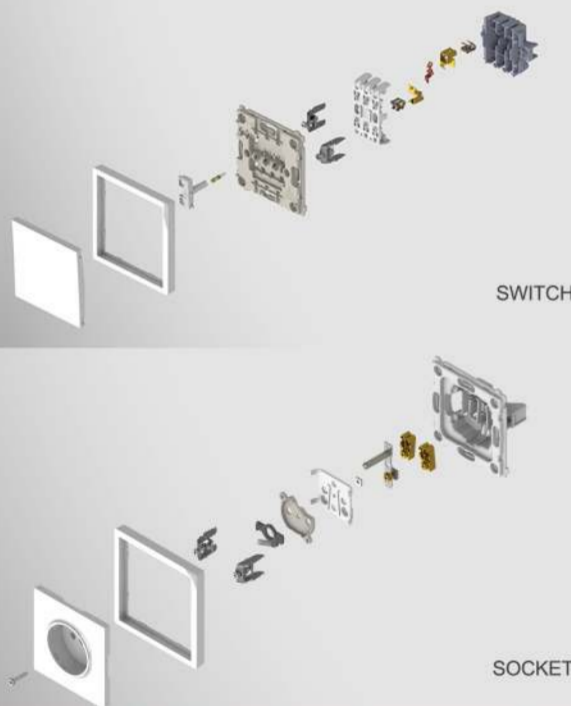

Color Option:

White Silver Matt Black

INTERNAL STRUCTURE

INTERNAL STRUCTURE
SWITCH

Switching Mechanism
Quick Wiring Terminal
Wire
Wire Remove Handler

- | | | |
|--|--|--|
|  A21-K01A
1 Gang 1 Way Switch
A21-K01B
1 Gang 2 Way Switch
PACK:100pcs |  A21-K02A
2 Gang 1 Way Switch
A21-K02B
2 Gang 2 Way Switch
PACK:100pcs |  A21-K03A
3 Gang Switch
PACK:100pcs |
|  A21-K01A-L
1 Gang 1 Way Switch with LED
A21-K01B-L
1 Gang 2 Way Switch with LED
PACK:100pcs |  A21-K02A-L
2 Gang 1 Way Switch with LED
A21-K02B-L
2 Gang 2 Way Switch with LED
PACK:100pcs |  A21-K03A-L
3 Gang Switch with LED Indicator
PACK:100pcs |
|  A21-K16
1 Gang Doorbell Switch
PACK:100pcs |  A21-K16-L
1 Gang Doorbell Switch with LED Indicator
PACK:100pcs |  A21-K19
1 Gang Intermediate Switch
PACK:100pcs |
|  A21-C18
16A 2P+ E German Socket
PACK:80pcs |  A21-C22
16A 2P+E French Socket
PACK:80pcs |  A21-C23
16A 2P European Socket
PACK:80pcs |
|  A21-C18W
16A 2P+E German socket with lid
PACK:80pcs |  A21-K67
Curtain Switch
PACK:100pcs |  A21-P38
Cable Outlet
PACK:80pcs |
|  A21-E01
Telephone Socket
PACK:100pcs |  A21-E02
Computer Socket
PACK:100pcs
Computer Socket (CAT.6)
PACK:100pcs |  A21-E03
TV Socket
PACK:100pcs |
|  A21-E06
Satellite Socket
PACK:100pcs |  A21-2E02
Double Computer Socket
PACK:100pcs
Double Computer Socket (CAT.6)
PACK:100pcs |  A21-2E01
Double Telephone Socket
PACK:100pcs |
|  A21-E0102
Telephone & Computer Socket
PACK:100pcs
Telephone & Computer Socket (CAT.6)
PACK:100pcs |  A21-E0103
Telephone & TV Socket
PACK:100pcs |  A21-E0203
Computer & TV Socket
PACK:100pcs
Computer & TV Socket (CAT.6)
PACK:100pcs |
|  A21-E0106
Telephone & Satellite Socket
PACK:100pcs |  A21-E0206
Computer & Satellite Socket
PACK:100pcs
Computer & Satellite Socket (CAT.6)
PACK:100pcs |  A21-P01
Blank
PACK:100pcs |