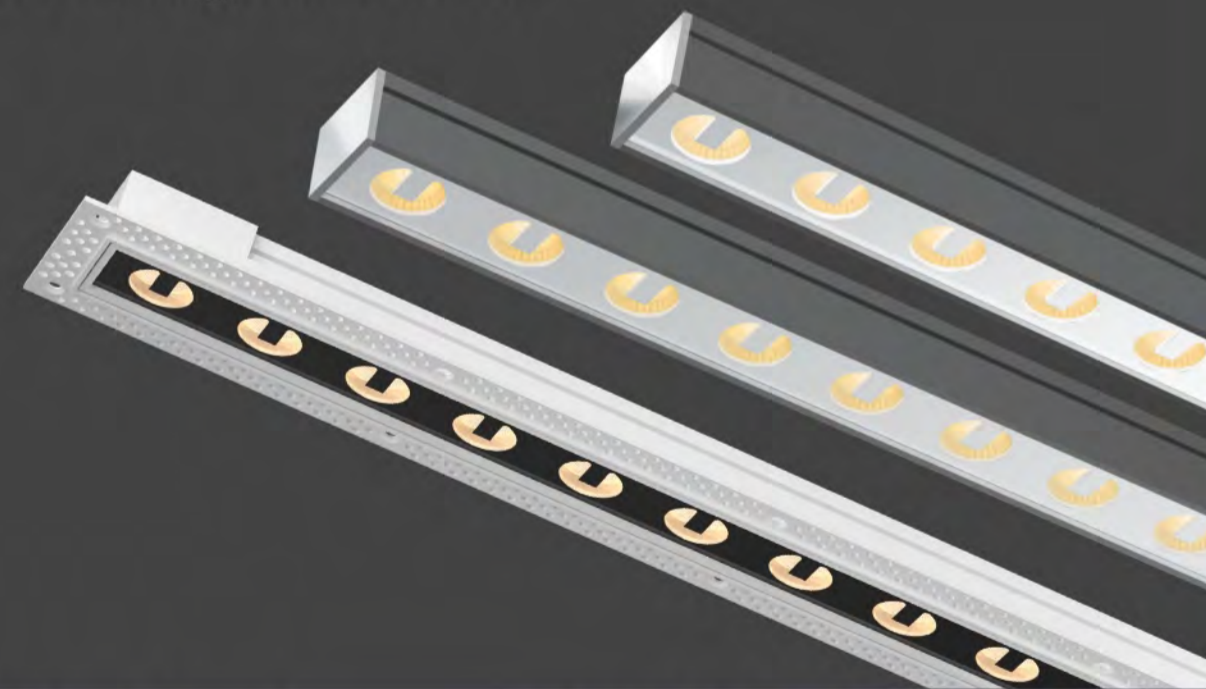

ART DNA

REFLECTED LIGHT ZERO GLARE

No Side Spot
Zero Glare Value
Low Light Temperature
High Optical Permeability

T6 Ultra Thin Series

Technological revolution
brings appearance breakthrough

Thickness is only 13mm
Decoration is more free

TG Grille Lights Series

MUSEUM QUALITY LIGHTING LONGER RANGE AND UNIFORM LIGHT

REFLECTED LIGHT

The light is evenly concentrated and long range, with extremely small accessory facula.

HIGH PENETRATION LIGHT SHOW MORE DETAIL

More Choices
Various Styles

Oversized Floor Lamp

TD Desk Lamp Series

TC Magnetic Light Series

T1COB REFLECTED LIGHT SPOTLIGHT

LAMP BODY STRUCTURE

Changeable Appearance Design

T3COB SERIES REFLECTIVE SPOTLIGHT