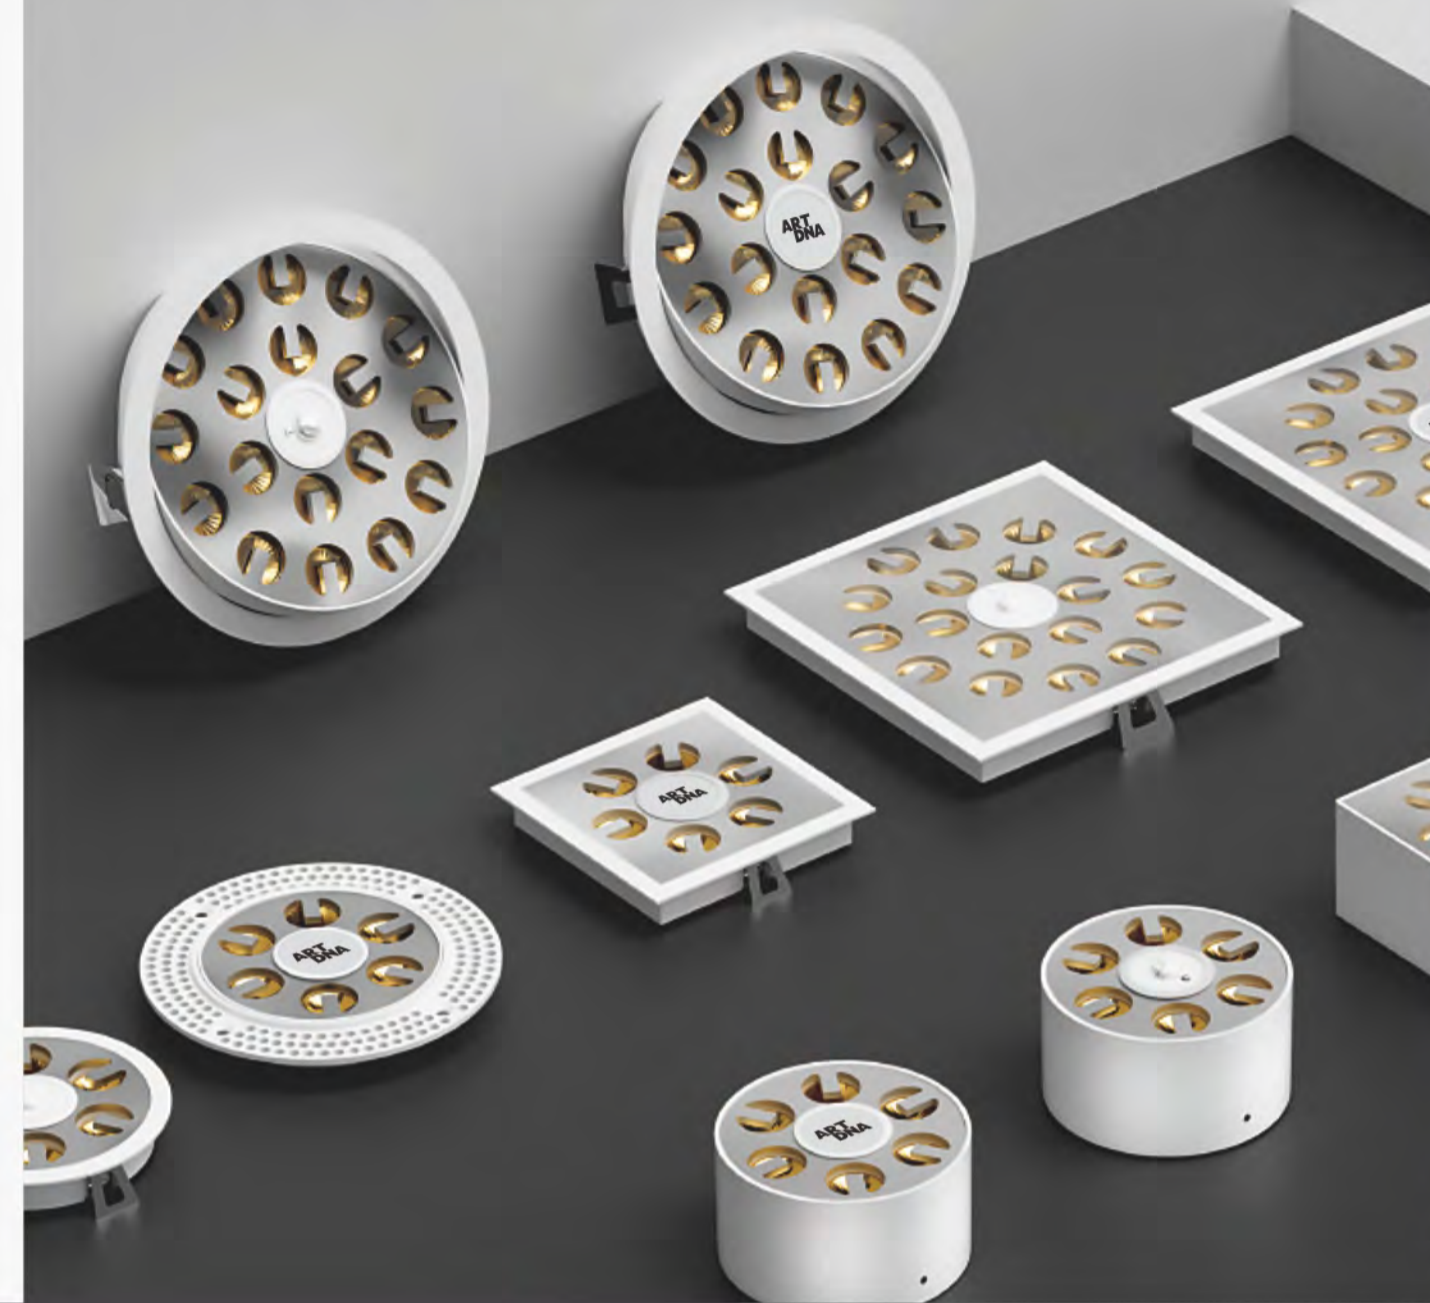

ART DNA

REFLECTED LIGHT ZERO GLARE

No Side Spot
Zero Glare Value
Low Light Temperature
High Optical Permeability

T6 Ultra Thin Series

Technological revolution
brings appearance breakthrough

Thickness is only 13mm
Decoration is more free

TG Grille Lights Series

MUSEUM QUALITY LIGHTING LONGER RANGE AND UNIFORM LIGHT

REFLECTED LIGHT

The light is evenly concentrated and long range, with extremely small accessory facula.

HIGH PENETRATION LIGHT SHOW MORE DETAIL

More Choices
Various Styles

Oversized Floor Lamp

TD Desk Lamp Series

TC Magnetic Light Series

T1COB REFLECTED LIGHT SPOTLIGHT

LAMP BODY STRUCTURE

Changeable Appearance Design

T3COB SERIES REFLECTIVE SPOTLIGHT