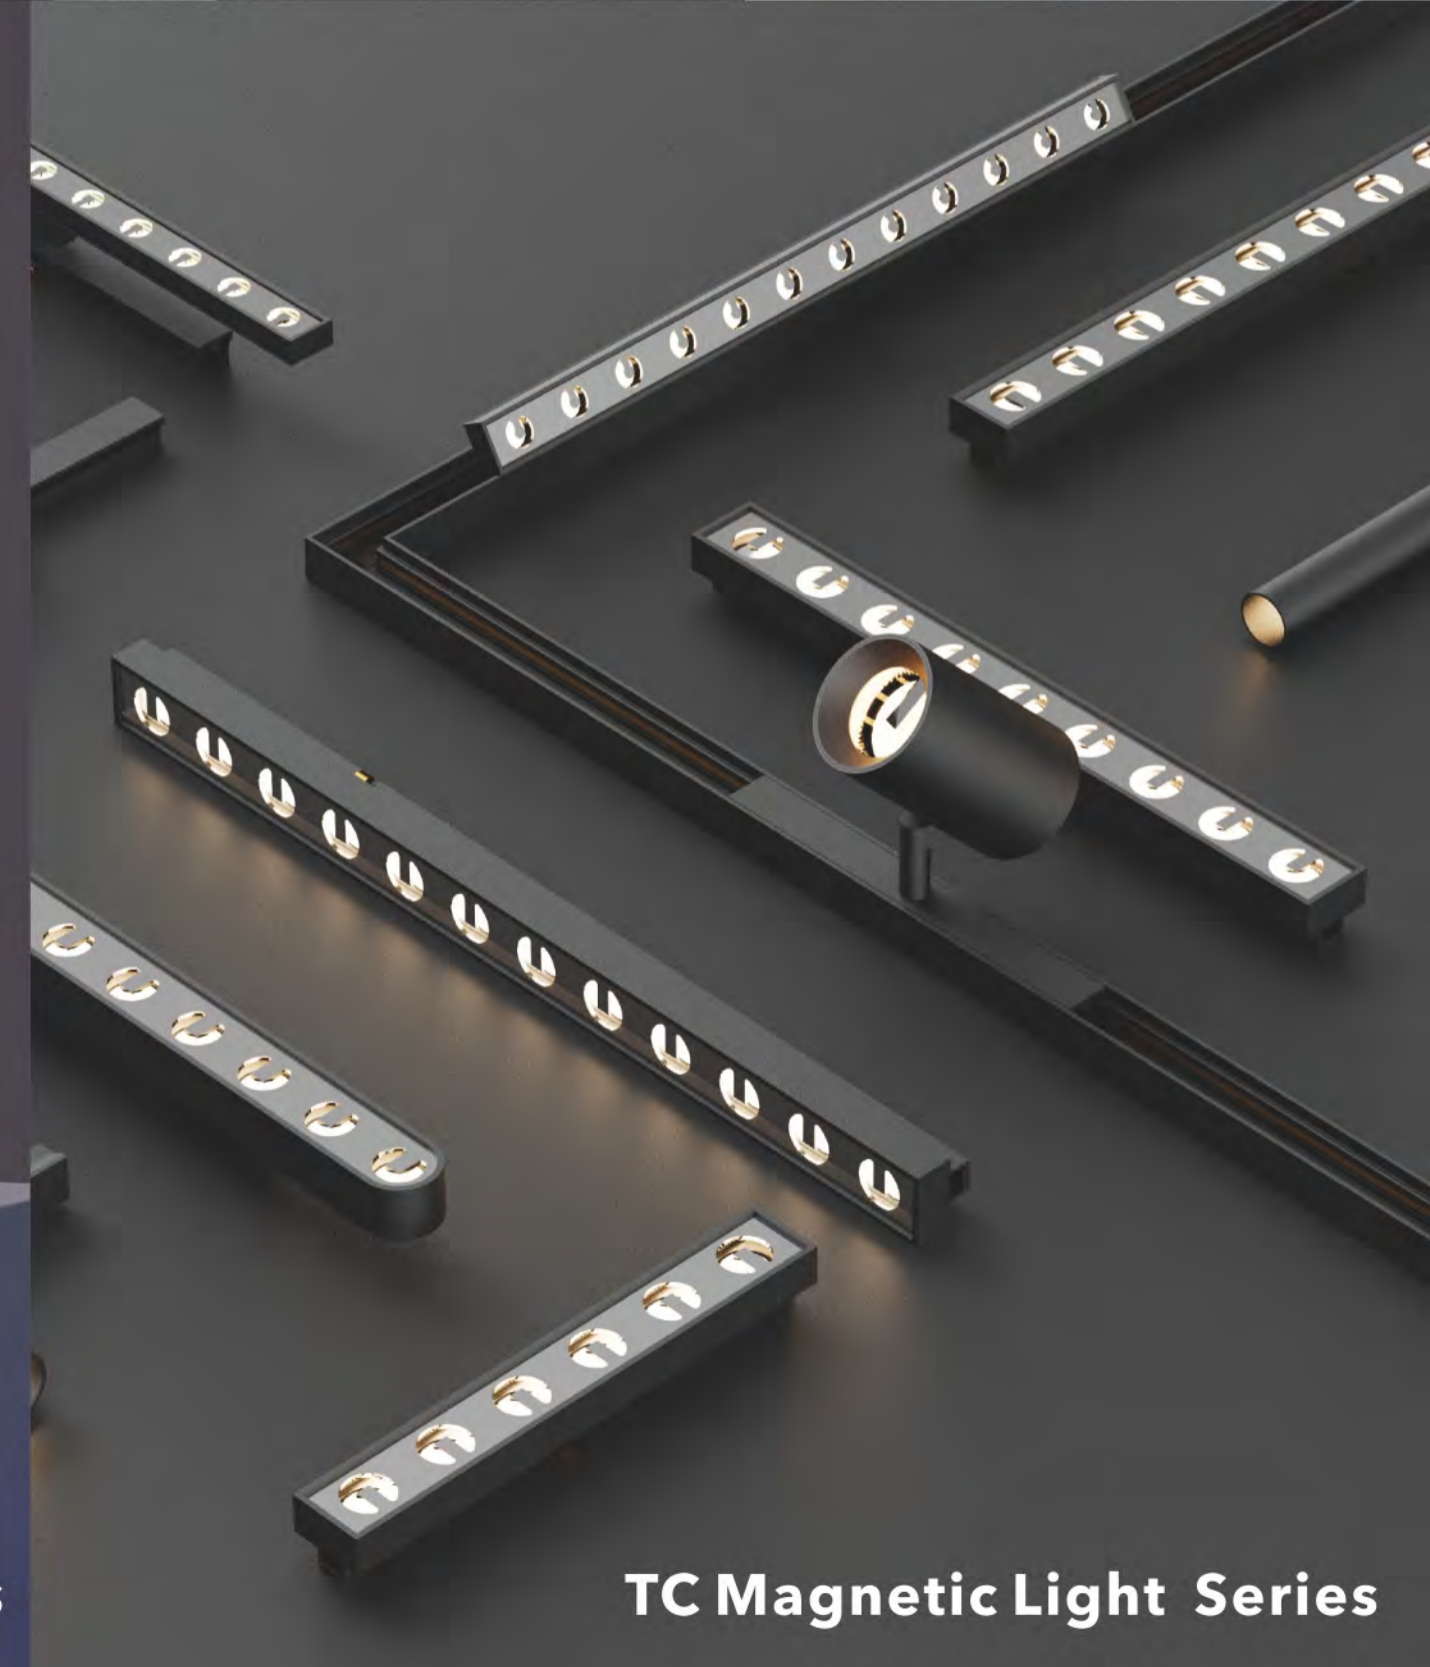

ART DNA

REFLECTED LIGHT ZERO GLARE

No Side Spot
Zero Glare Value
Low Light Temperature
High Optical Permeability

T6 Ultra Thin Series

Technological revolution
brings appearance breakthrough

Thickness is only 13mm
Decoration is more free

TG Grille Lights Series

MUSEUM QUALITY LIGHTING LONGER RANGE AND UNIFORM LIGHT

REFLECTED LIGHT

The light is evenly concentrated and long range, with extremely small accessory facula.

HIGH PENETRATION LIGHT SHOW MORE DETAIL

More Choices
Various Styles

Oversized Floor Lamp

TD Desk Lamp Series

TC Magnetic Light Series

T1COB REFLECTED LIGHT SPOTLIGHT

LAMP BODY STRUCTURE

Changeable Appearance Design

T3COB SERIES REFLECTIVE SPOTLIGHT