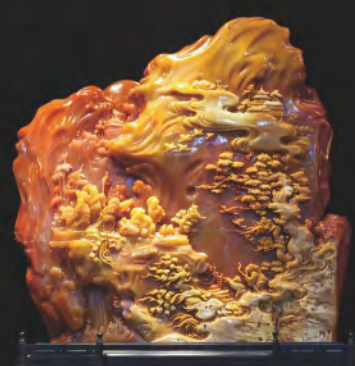

TG Grille Lights Series

MUSEUM QUALITY LIGHTING LONGER RANGE AND UNIFORM LIGHT

REFLECTED LIGHT

The light is evenly concentrated and long range, with extremely small accessory facula.

HIGH PENETRATION LIGHT SHOW MORE DETAIL