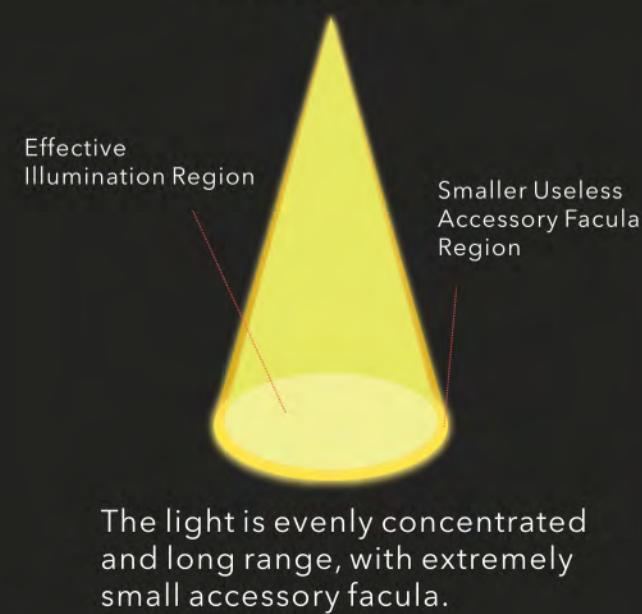

TG Grille Lights Series

MUSEUM QUALITY LIGHTING LONGER RANGE AND UNIFORM LIGHT

REFLECTED LIGHT

The light is evenly concentrated and long range, with extremely small accessory facula.

HIGH PENETRATION LIGHT SHOW MORE DETAIL