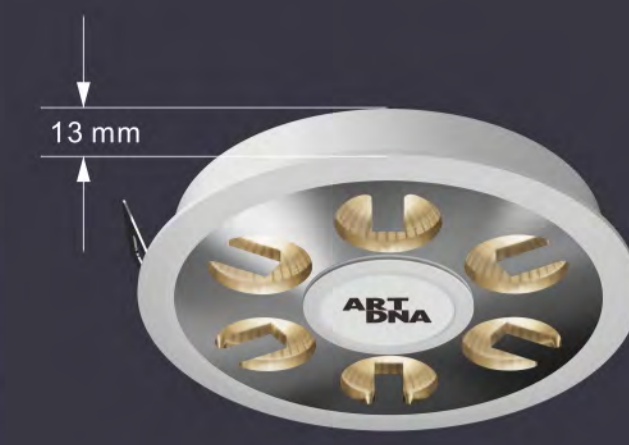

ART DNA

REFLECTED LIGHT ZERO GLARE

No Side Spot
Zero Glare Value
Low Light Temperature
High Optical Permeability

T6 Ultra Thin Series

Technological revolution
brings appearance breakthrough

Thickness is only 13mm
Decoration is more free

TG Grille Lights Series

MUSEUM QUALITY LIGHTING LONGER RANGE AND UNIFORM LIGHT

REFLECTED LIGHT

The light is evenly concentrated and long range, with extremely small accessory facula.

HIGH PENETRATION LIGHT SHOW MORE DETAIL