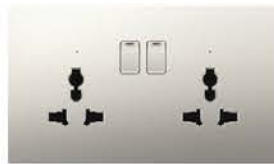

A72-C43
16A Twin Universal Switched Socket
PACK: 60pcs 91