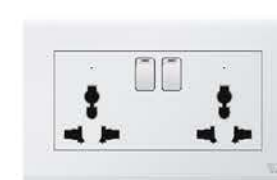

A39-C43
16A Twin Universal Switched Socket

PACK: 60pcs 94