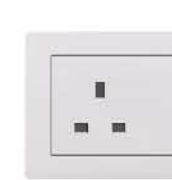

A38-C13
13A Twin BS Socket
PACK: 50pcs 110