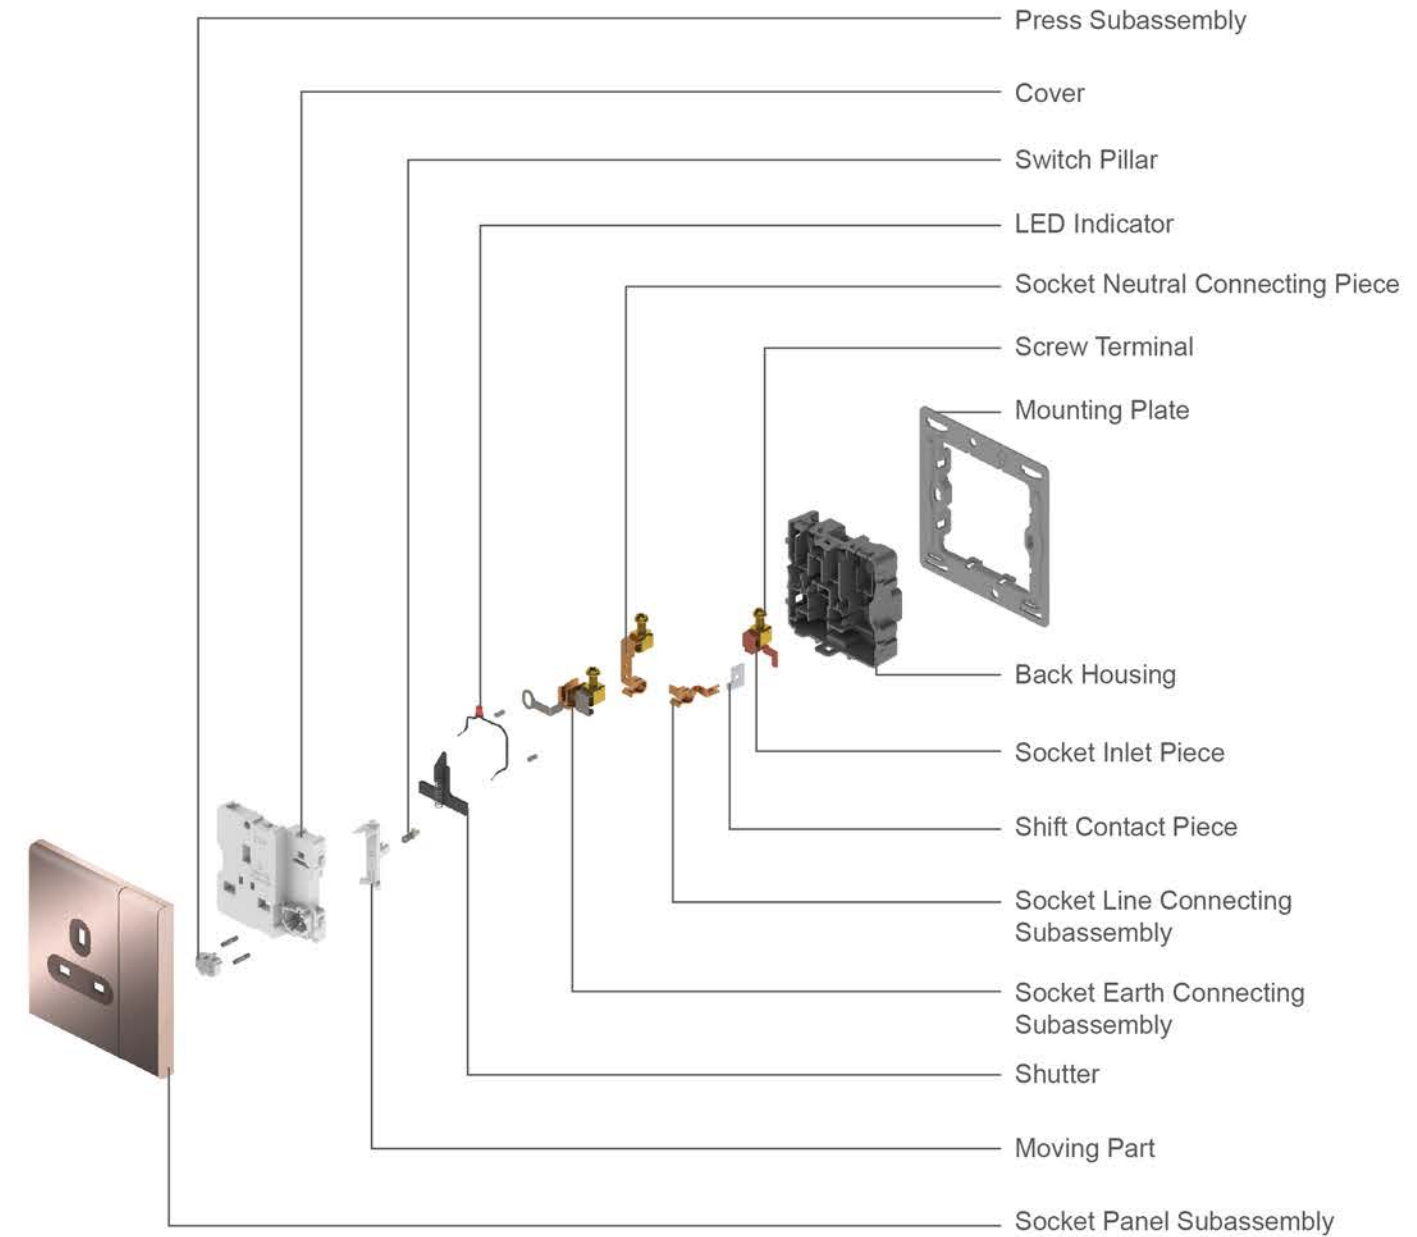

Design Patent

Products Structure

Switch

Socket

V23 SERIES

- Frameless Large Panel Design
- High Current Load Design For Larger LED Loading
- Large Size Sliding Terminal For Easier Wiring
- Multiple materials optional
- Switch with LED Indicator