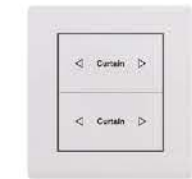

A38-K67
2 Gang Curtain Switch

PACK: 80pcs 24