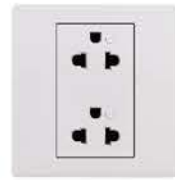

A38-C42
16A Twin Euro & American Socket
PACK: 80pcs 46