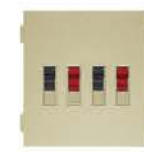

A77-2E07
2 Gang Speaker Outlet
PACK:160 pcs 66