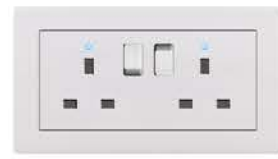

A38-C14
13A Twin Socket with switch & LED Indicator
PACK: 70pcs 88