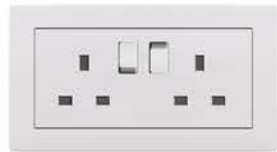

A38-C39
13A DP Twin Switched Socket
PACK: 70pcs 89