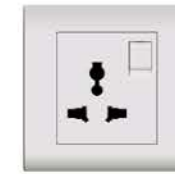

A30-C36
16A 3 Pin Universal Socket
with Switch
PACK: 100pcs 34