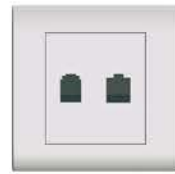

A30-E0102
Telephone & Computer Socket
(CAT.6)
PACK: 100pcs 54