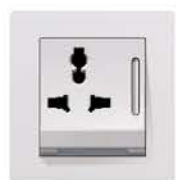

A38-C45
16A Switched Universal Socket with Night Light
PACK: 80pcs 57