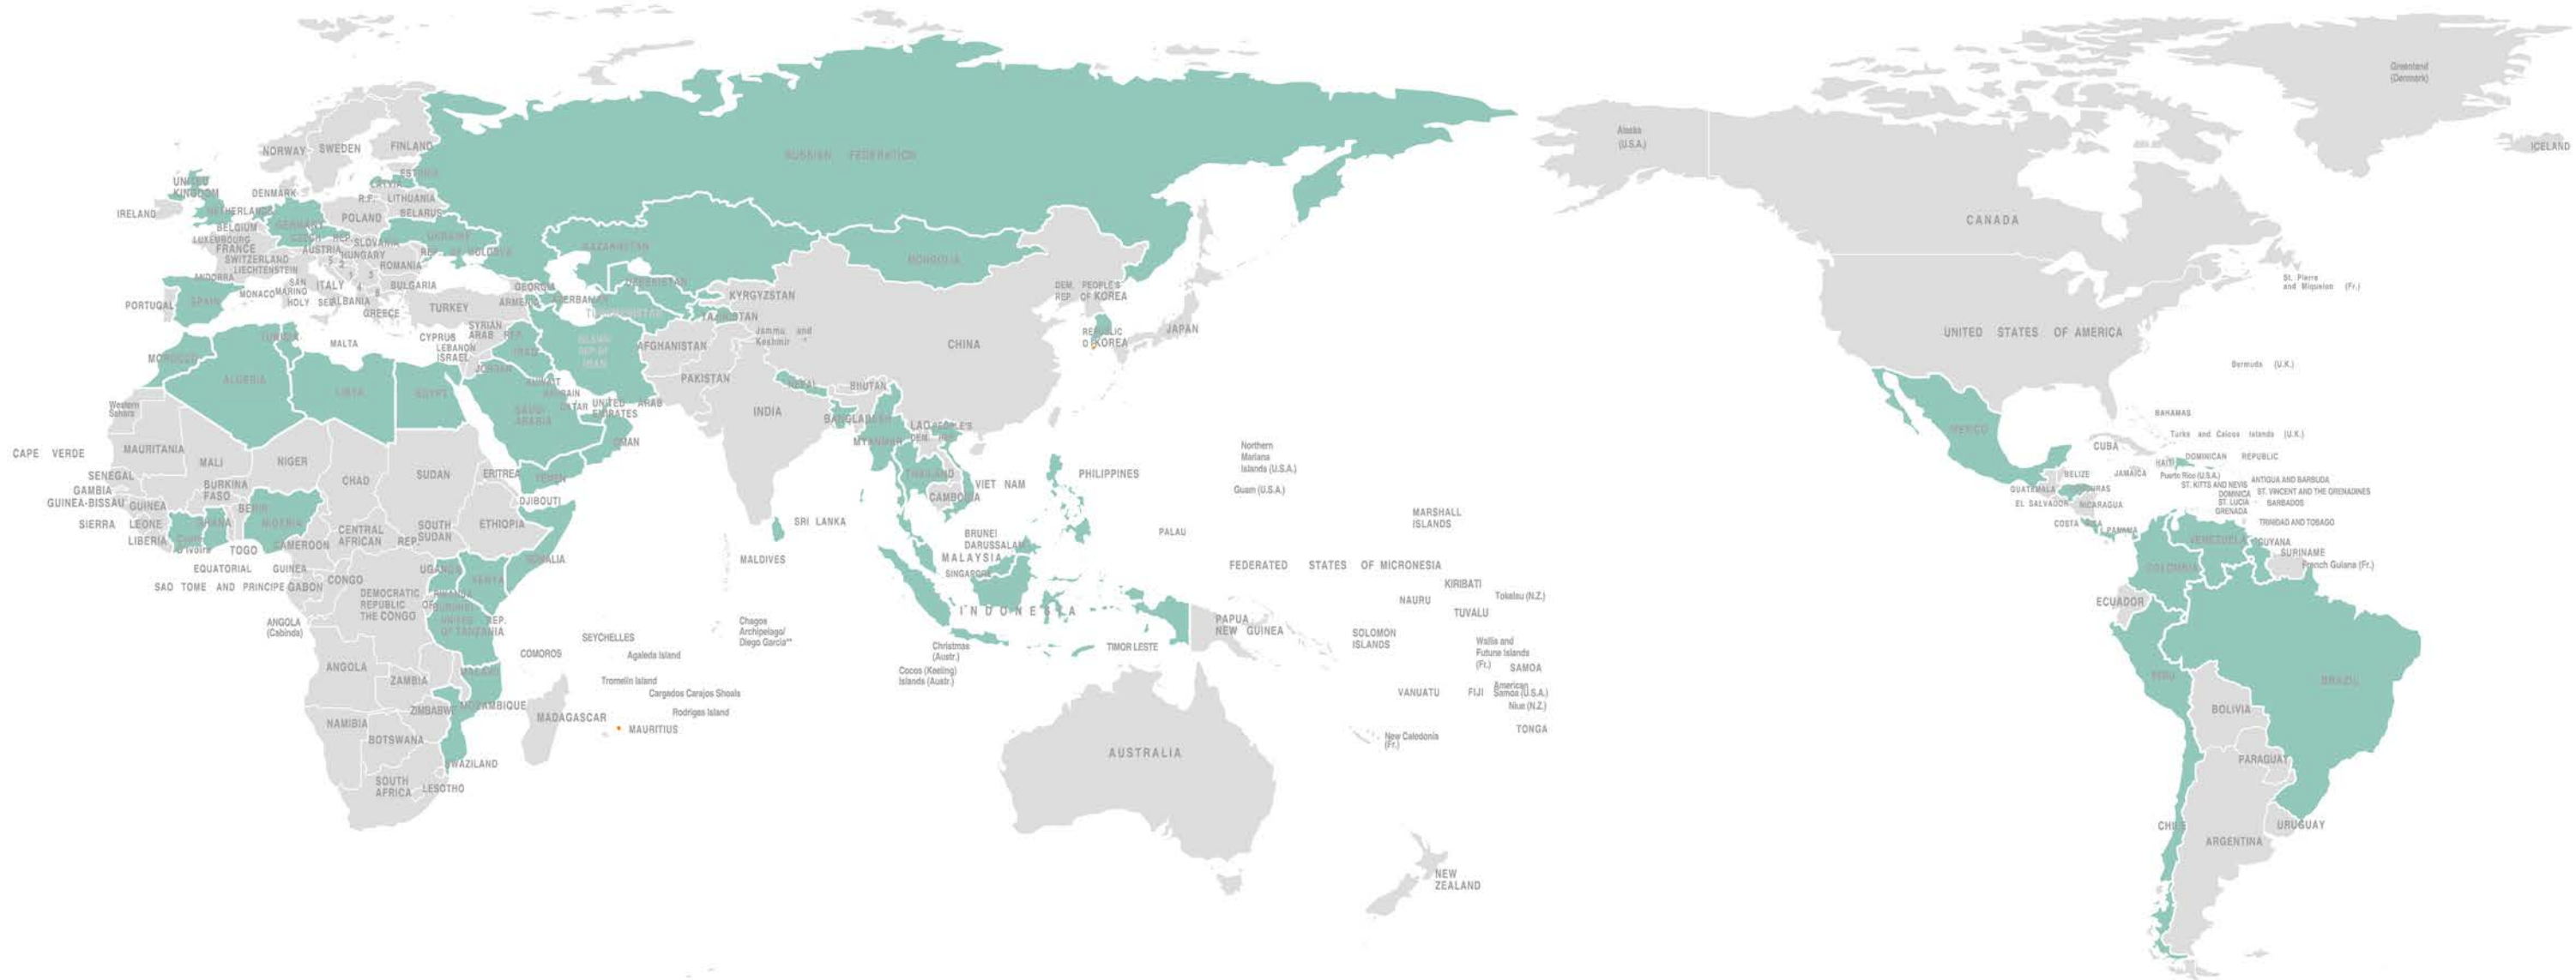

To expand its global business, the company established its first overseas factory in Thailand in 2024, with factories in other countries currently in the pipeline.

Market Internationalization

• ARTDNA Showroom Ghana

• ARTDNA Showroom Malaysia

• ARTDNA Showroom Thailand

• ARTDNA Showroom Vietnam

• ARTDNA Showroom Iraq

• Select 2022 Bangkok

• Canton Fair Guangzhou

• Lighting Fair Brazil

• MEE Saudi Arabia

• Trademark Hotel Kenya

• Space Hotel Thailand

• Pistachio Hotel Vietnam

• MBR City U.A.E

Qualification And Certificates

The ARTDNA trademark has been registered in many countries around the world. Some of the national registration certificates show: