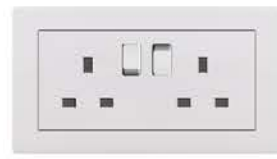

A38-C30
13A Twin Switched Socket
PACK: 70pcs 87