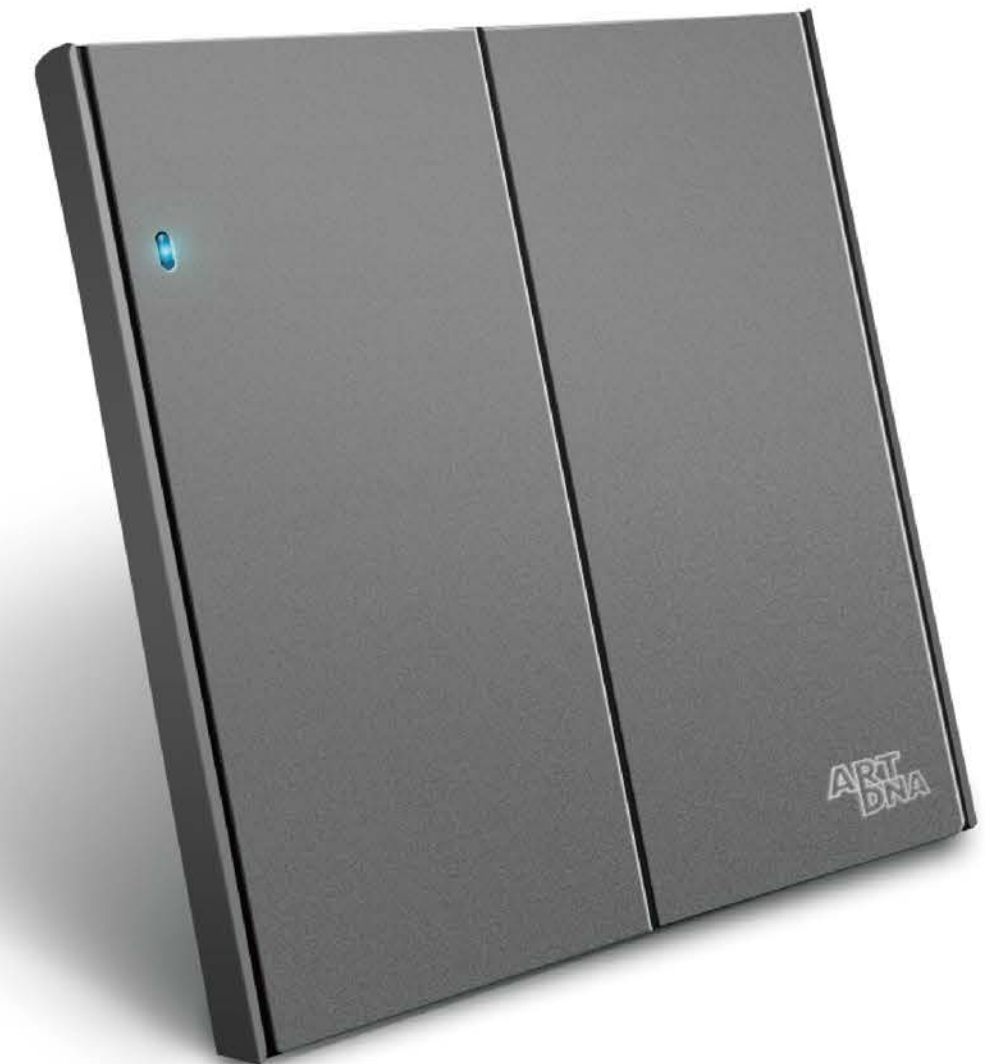

A38-C08
Shaver Socket
PACK: 10pcs 132

V20 SERIES

- Modern Minimalist Design Frameless Large Panel Switch.
- Full-flat With Led Switch And Rocker Switch For Option.
- 1.4 mm Thick High-strength Installation Steel Plate For Switch.
- Large-capacity Connection Terminal.