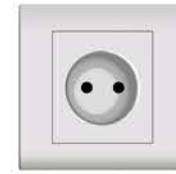

A30-C23-2
16A 2P European Socket
PACK: 100pcs 29