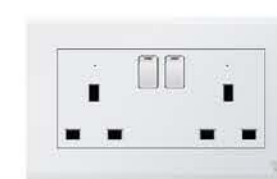

A39-C39
13A DP Twin Switched Socket

PACK: 70pcs 84