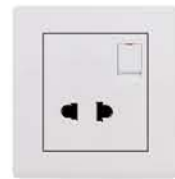

A38-JAC28
16A 1 Gang Euro-American Socket with Switch
PACK: 80pcs 42