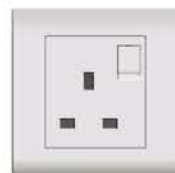

A30-C31-2
13A BS Socket with DP Switch
PACK: 100pcs 19