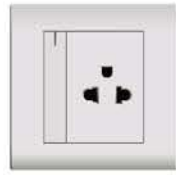

A30-JAC28 A30-JBC28
16A 2 Pin Universal Socket with
Switch
PACK: 100pcs 23

A30-C28K
16A Switched Euro & American
Socket
PACK: 100pcs 24

A30-K19
10AX 1 Gang Intermediate
Switch
PACK: 100pcs 5

A30-K20
10AX 2 Gang Intermediate
Switch
PACK: 100pcs 6