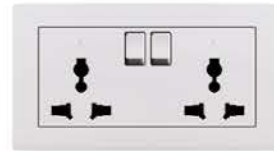

A38-C43
16A Twin Universal Switched
Socket
PACK: 50pcs 123