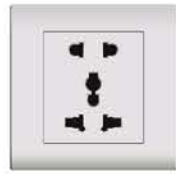

A30-C06
16A 2 Pin & 3 Pin Universal Socket
PACK: 100pcs 32