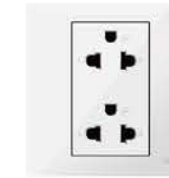

PACK: 100pcs 11

D3-K57
1 Gang Curtain Switch

PACK: 100pcs 12

D3-C28E24
16A Euro & American Socket with 2 Ports USB Charge

PACK: 80pcs 29

D3-C28E32
16A Euro & American Socket with Type A+C USB Charge

PACK: 80pcs 30