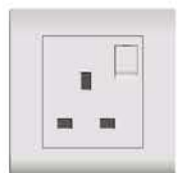

A30-C29-3
13A Single Switch Socket
PACK: 100pcs 17