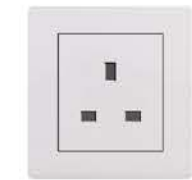

PACK: 80pcs 29

A38-K50-3
45A DP Switch Large Rocker

PACK: 80pcs 30

A38-K30-2
25A DP Switch Large Rocker

PACK: 80pcs 31

A38-C11-2
13A BS Socket

PACK: 80pcs 32

A38-K02A A38-K02B
10AX 2 Gang Switch