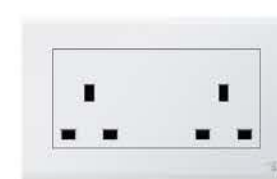

A39-C13
13A Twin BS Socket

PACK: 70pcs 81