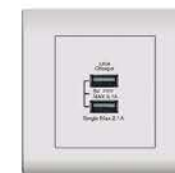

A30-E24-2
3.1A Double USB Charger
PACK: 80pcs 39