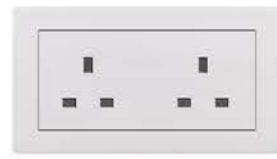

A38-C13
13A Twin BS Socket
PACK: 70pcs 86