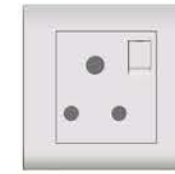

A30-C17-2
15A 3 Round Pin Socket
with Switch
PACK: 100pcs 30