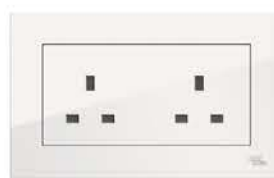

D3-C34
10VA 115V / 10A 230V- Shaver Socket
PACK: 16pcs 91

D3-C13
13A Twin BS Socket
PACK: 70pcs 92

D3-C43E32
16A Twin Universal Switched Socket with 18W Type A+C USB Charger
PACK: 40pcs 109

D3-C44E32
16A Twin Universal Switched Socket with 18W Type A+C USB Charger & Neon
PACK: 40pcs 110