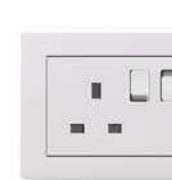

A38-C39
13A DP Twin Switched Socket
PACK: 50pcs 113