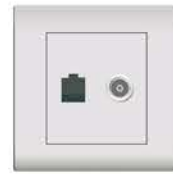

A30-E0203
Computer & TV Socket
(CAT.6)
PACK: 100pcs 56