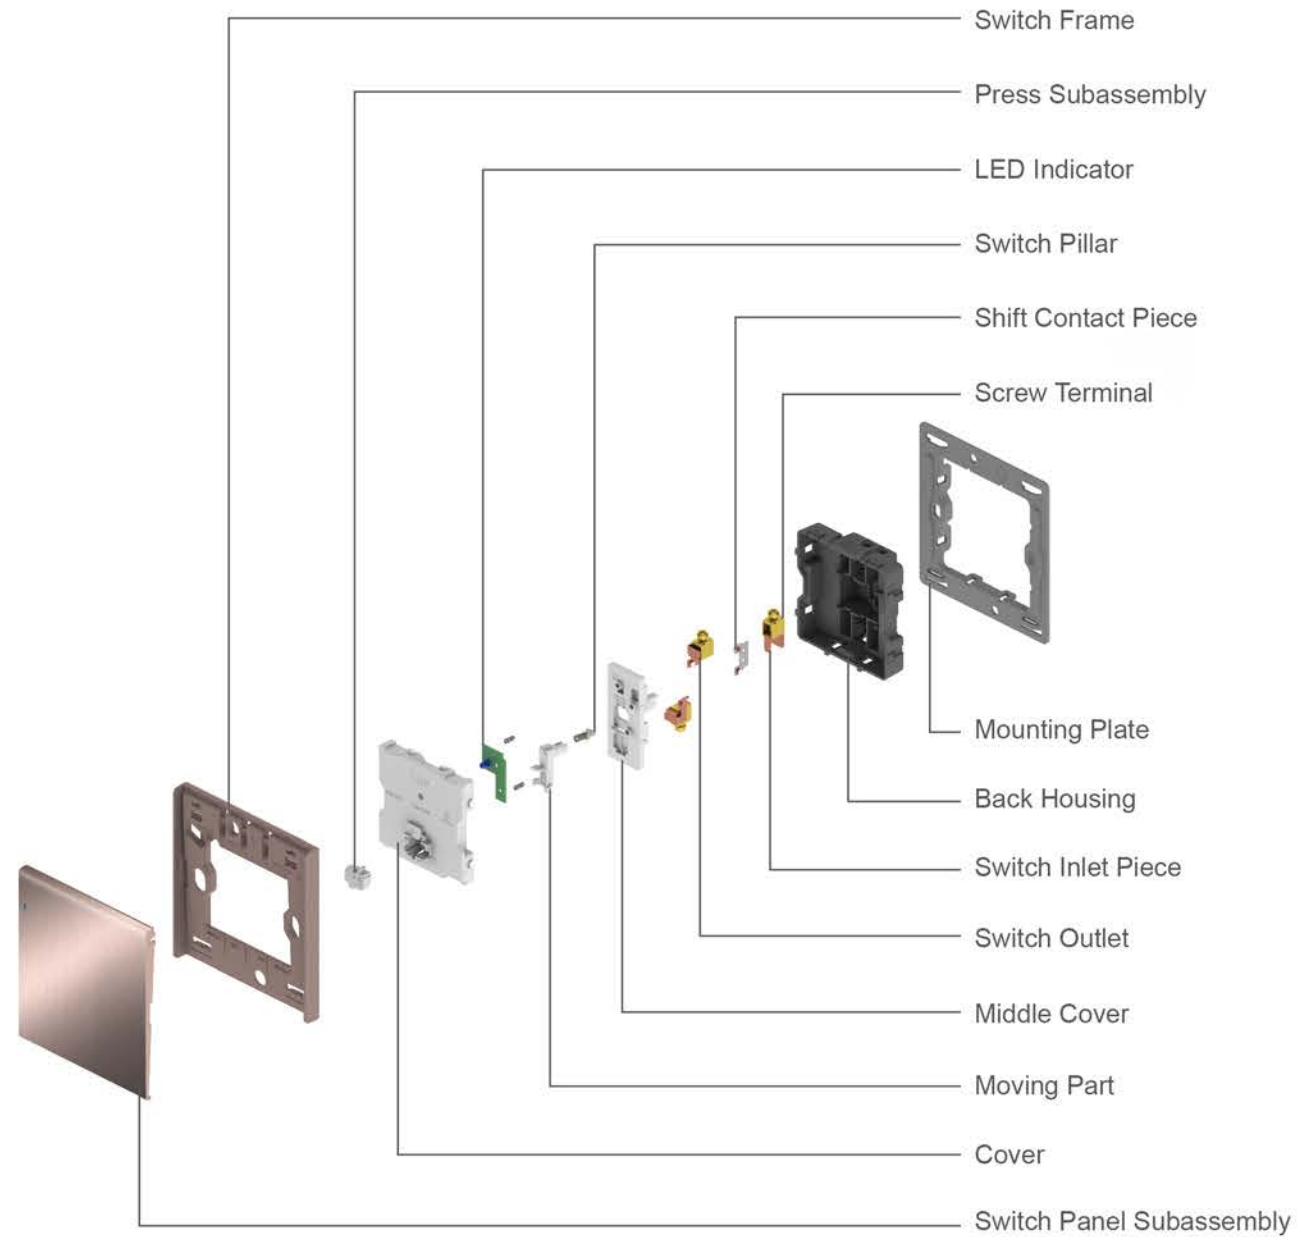

Design Patent

Products Structure

Switch

Socket

V23 SERIES

- Frameless Large Panel Design
- High Current Load Design For Larger LED Loading
- Large Size Sliding Terminal For Easier Wiring
- Multiple materials optional
- Switch with LED Indicator