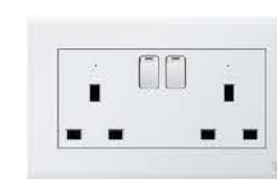

A39-C30
13A Twin Switched Socket

PACK: 70pcs 82