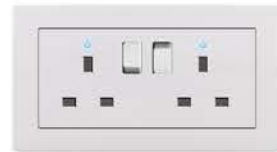

A38-C40
13A DP Twin Socket with switch & LED Indicator
PACK: 70pcs 90