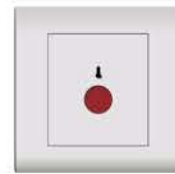

A30-K31
3A Alarm Switch
PACK: 100pcs 80

Accessories

A30-K17
4A Bell Swith with "DO NOT DISTURB" Indicator
PACK: 100pcs 81

A30-K18
4A Bell Swith with "DO NOT DISTURB" & "MAKE UP ROOM" Indicator
PACK: 100pcs 82