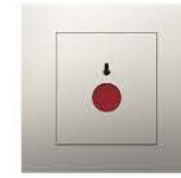

A72-E0102
Telephone & Computer Socket (CAT.6)
PACK: 100pcs 47

A72-2E03
Double TV Socket
PACK: 100pcs 48

A72-K36
LED Foot Light
PACK: 100pcs 65

A72-K37
Buzzer
PACK: 100pcs 66

A72-K31
Alarm Switch
PACK: 100pcs 67