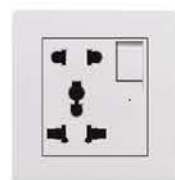

A38-C06K
16A 2 Pin & 3 Pin Universal Switched Socket
PACK: 80pcs 58

A38-C06K-L
16A 2 Pin & 3 Pin Universal Switched Socket with Neon
PACK: 80pcs 59

A38-C06E24
16A 2 Pin & 3 Pin Universal Socket with 3.4A Double USB Charger
PACK: 60pcs 60